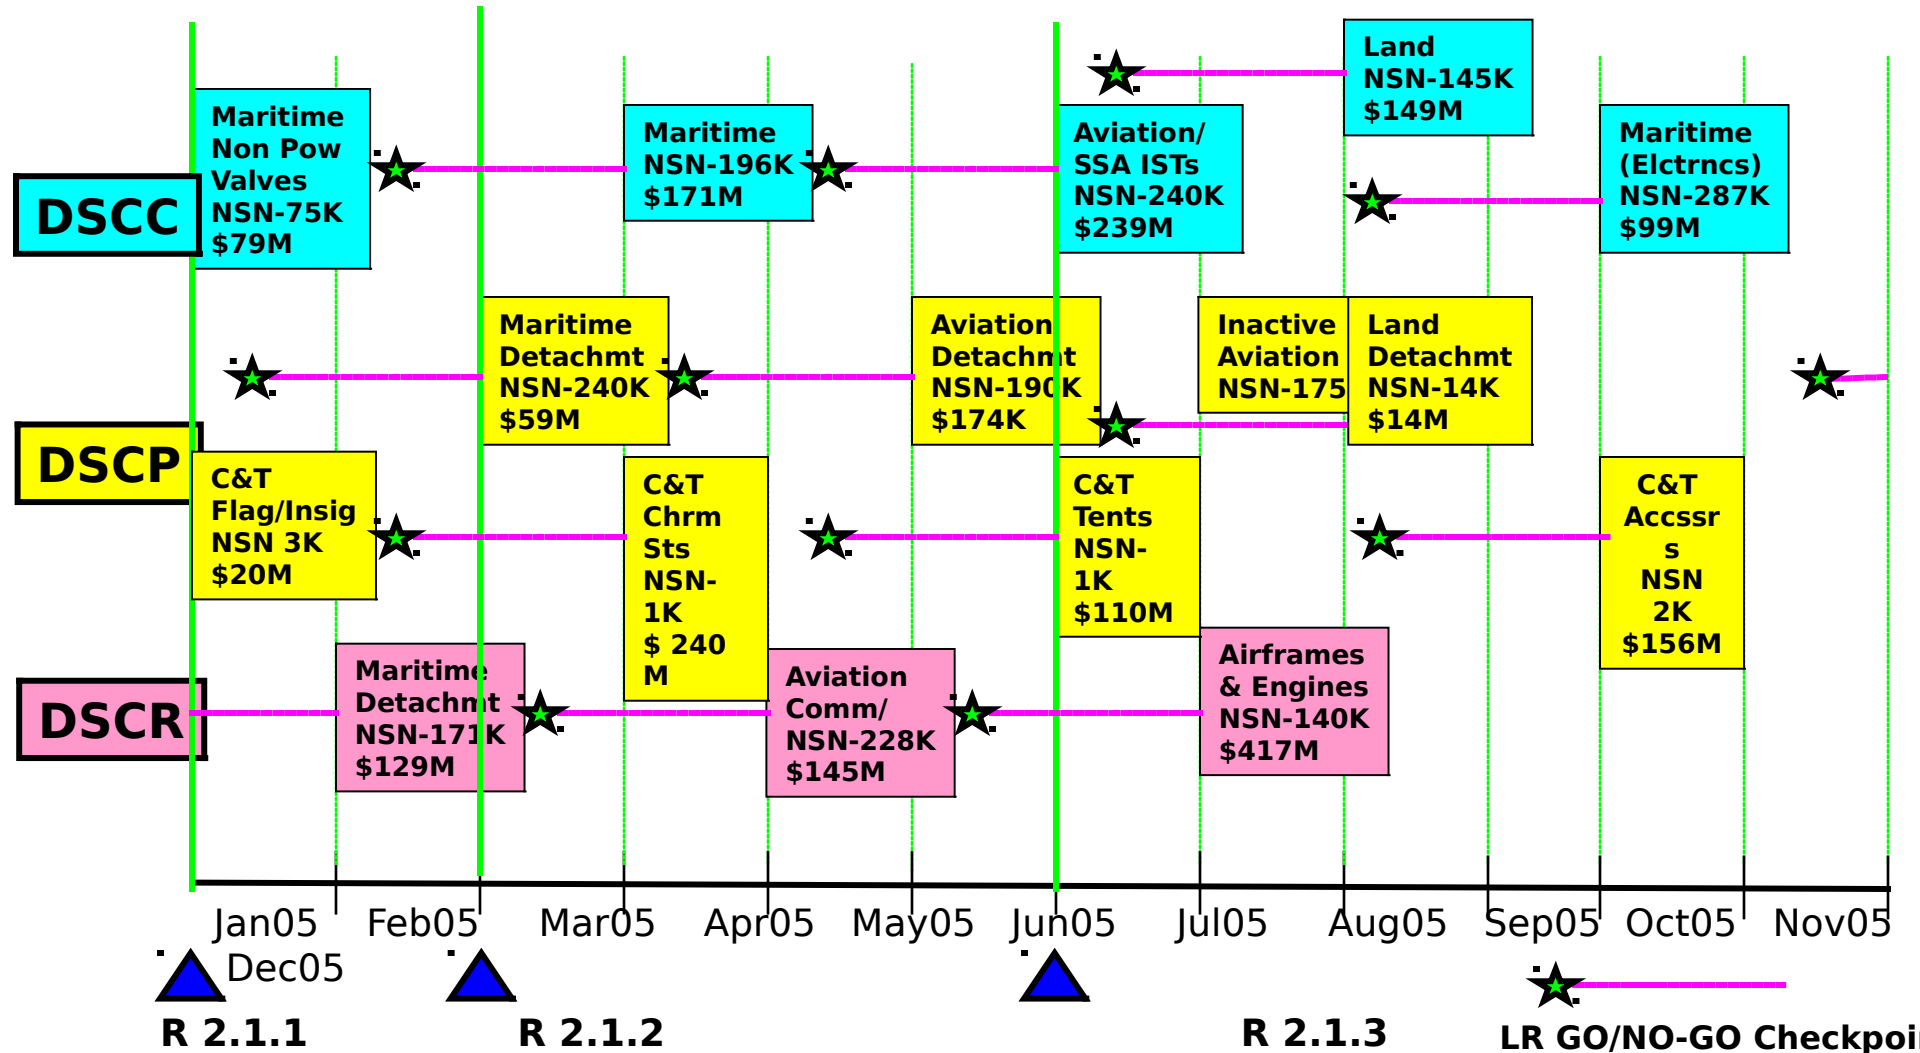

Jul 2002

**Release 1.0 Testing and Training**

Spring/Summer 2002

**Design/Build Release 1.0**

Summer/Winter 2001

**FOC Requirements/Blueprint**

Spring 2001

**IOC Requirements/Blueprint**

Jan 2001

# Rollout Through Dec 05

# Rollout From Jan 06 - Sep 06

**DSC  
C**

**DSC  
P**

**DSC  
R**

Release 2.2

LR GO/NO-GO Checkpoint